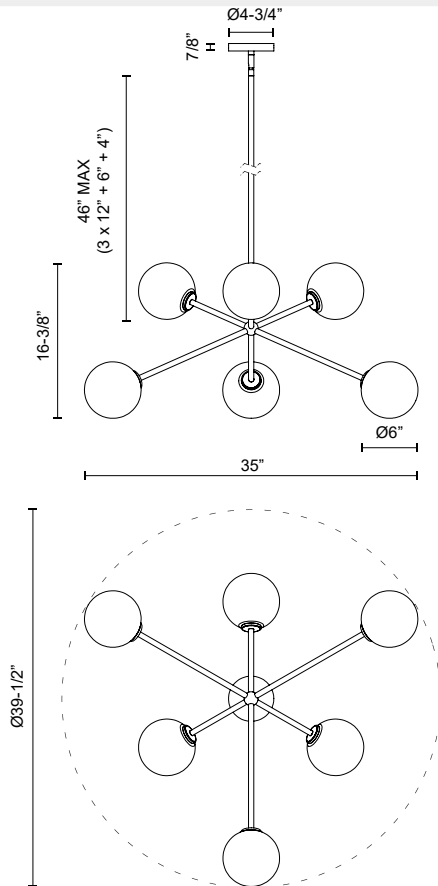

alora mood

P. 1.855.855.8926

CANADA: 19054 28TH Avenue Surrey - BC V3Z 6M3

USA: 3035 E. Lone Mountain Rd - Las Vegas, NV, 89081

CASSIA CH549640

FIXTURE DIMENSIONS	D39-1/2" x H16-3/8"
LAMP TYPE	E12
MAX WATTAGE	40W
BULB QTY	6
BULBS INCLUDED	No
VOLTAGE	120V
GLASS DETAILS	Opal Glass
MATERIAL	Glass; Steel;
ROD LENGTH	46" Max (3x12" + 1x6" + 1x4")
DIAMETER OF ROD	5/8"
WIRE LENGTH	60"
MINIMUM HANG HEIGHT	24"
SLOPED CEILING ADAPTABLE	Yes, Up to 45 Degrees
LOCATION	Dry
CANOPY DIMENSIONS	D4-3/4" x H7/8"
BRAND	Alora Mood

[D - Diameter, L - Length, W - Width, H - Height, E - Extension]

AVAILABLE FINISHES:

CH549640AGOP

Aged Gold/Opal
Matte Glass

CH549640MBOP

Matte Black/Opal
Matte Glass

*For complete warranty terms, please visit: www.aloralighting.com/warranty