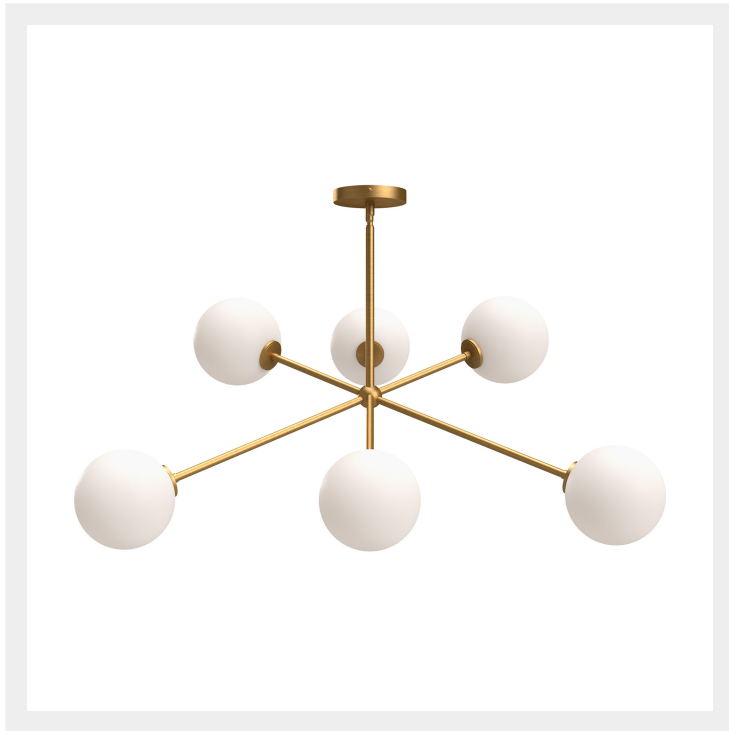

alora mood

P. 1.855.855.8926

CANADA: 19054 28TH Avenue Surrey - BC V3Z 6M3

USA: 3035 E. Lone Mountain Rd - Las Vegas, NV, 89081

CASSIA CH549640

FIXTURE DIMENSIONS	D39-1/2" x H16-3/8"
LAMP TYPE	E12
MAX WATTAGE	40W
BULB QTY	6
BULBS INCLUDED	No
VOLTAGE	120V
GLASS DETAILS	Opal Glass
MATERIAL	Glass; Steel;
ROD LENGTH	46" Max (3x12" + 1x6" + 1x4")
DIAMETER OF ROD	5/8"
WIRE LENGTH	60"
MINIMUM HANG HEIGHT	24"
SLOPED CEILING ADAPTABLE	Yes, Up to 45 Degrees
LOCATION	Dry
CANOPY DIMENSIONS	D4-3/4" x H7/8"
BRAND	Alora Mood

[D - Diameter, L - Length, W - Width, H - Height, E - Extension]

AVAILABLE FINISHES:

CH549640AGOP

Aged Gold/Opal
Matte Glass

CH549640MBOP

Matte Black/Opal
Matte Glass

*For complete warranty terms, please visit: www.aloralighting.com/warranty